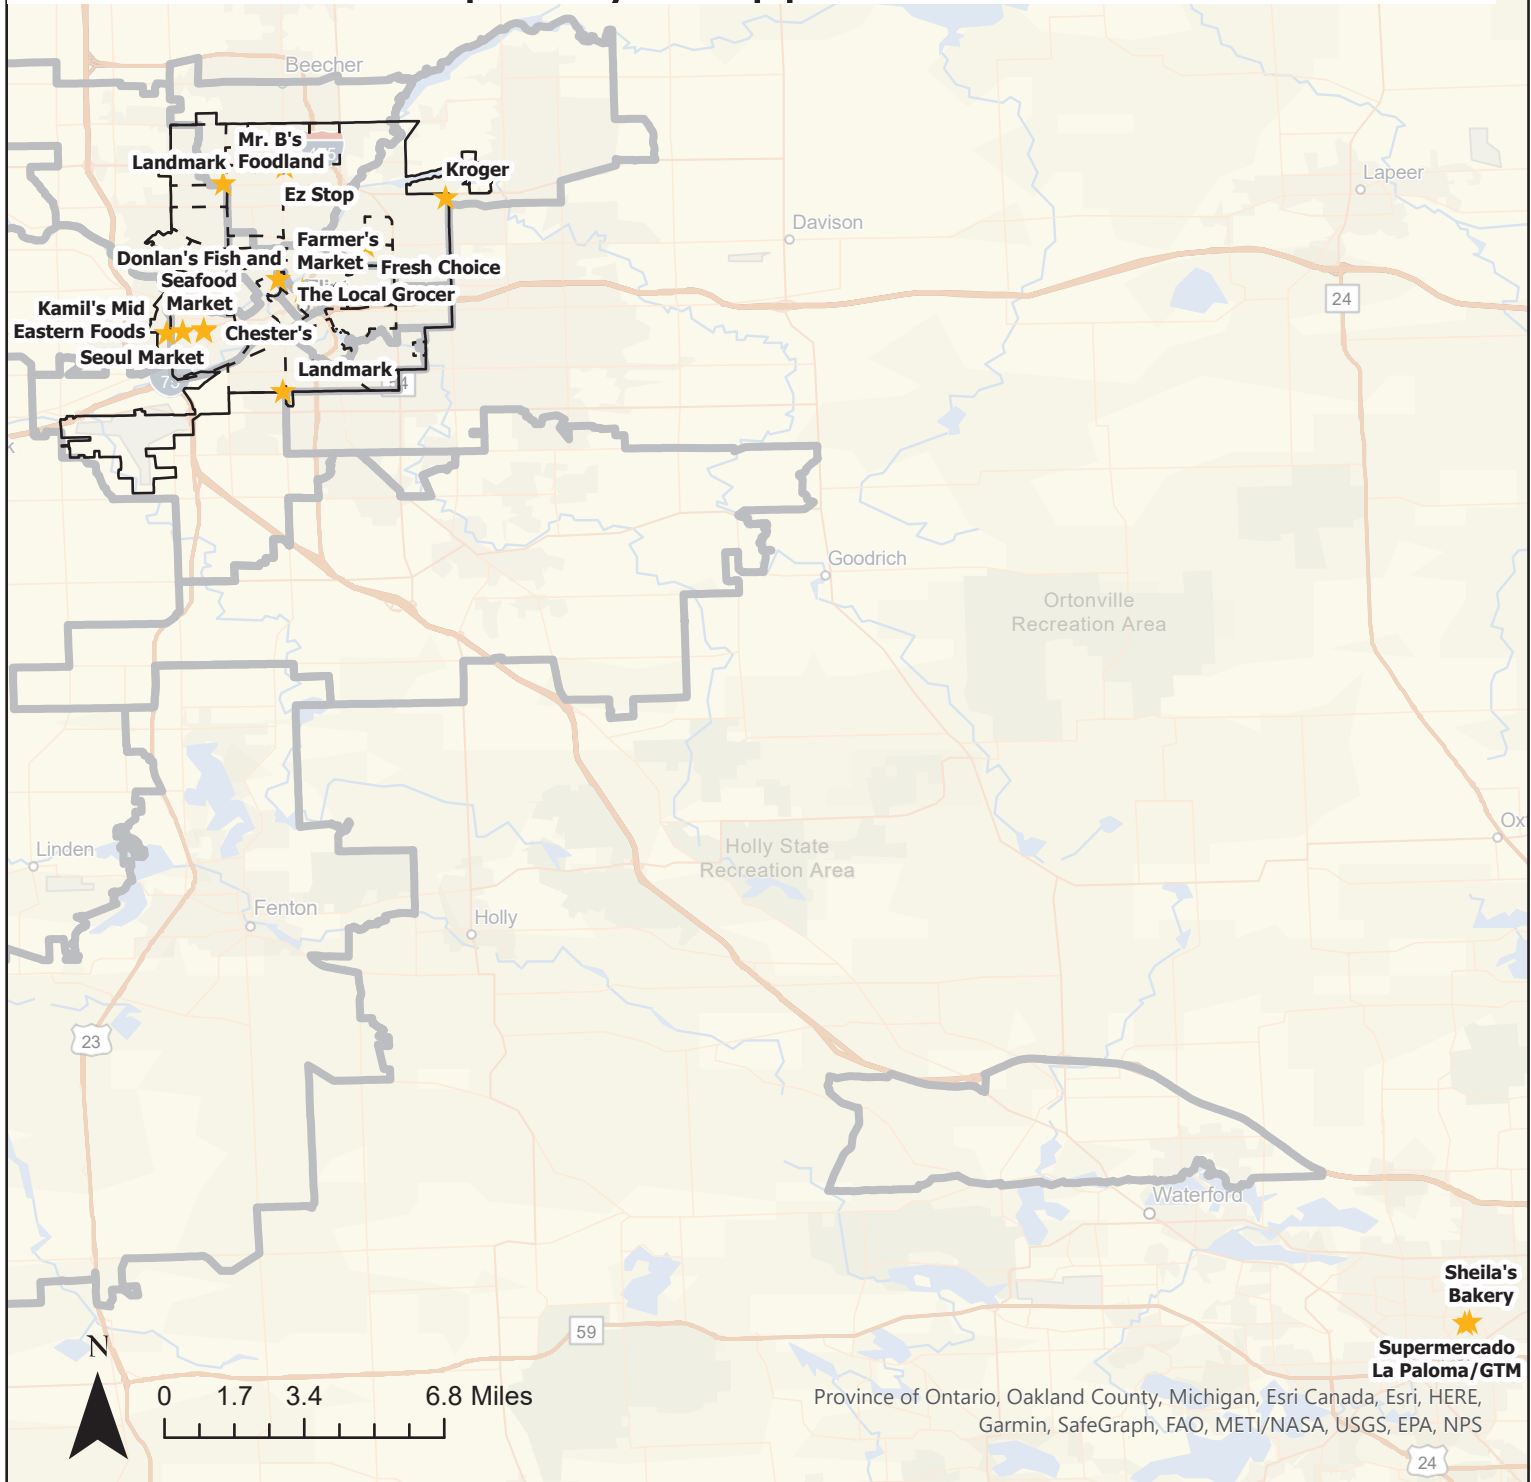

Flint Leverage Points Project (FLPP) Grocery Map of Less Frequently Shopped Locations

Legend

- ★ Less frequently shopped locations
- [- -] Flint Neighborhoods
- ▭ Flint Boundary
- ▭ Flint Zipcodes

Province of Ontario, Oakland County, Michigan, Esri Canada, Esri, HERE, Garmin, SafeGraph, FAO, METI/NASA, USGS, EPA, NPS